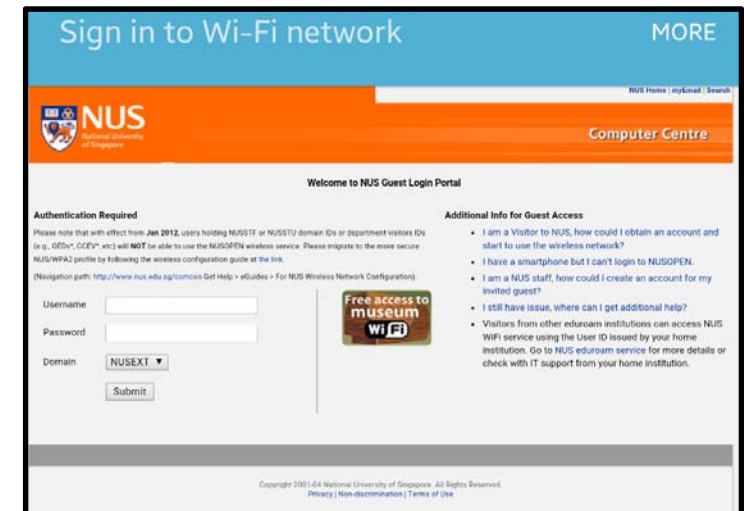

Wi-Fi Set Up

(Android)

Android Devices

- Go to Settings > Wi-Fi
- Choose NUSOPEN and Connect
- Auto Connects

- Forwarded to Log in page
- Enter UserID: ELCSYM16-(number)
- Enter Password
- Submit

Android Device