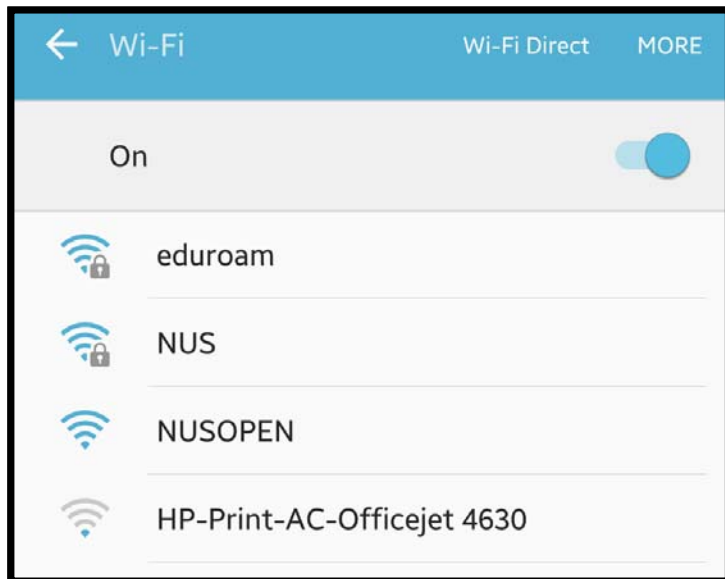

Wi-Fi Set Up

(Android)

Android Devices

- Go to Settings > Wi-Fi
- Choose NUSOPEN and Connect
- Auto Connects

- Forwarded to Log in page
- Enter UserID: ELCSYM16-(number)
- Enter Password
- Submit

Android Device