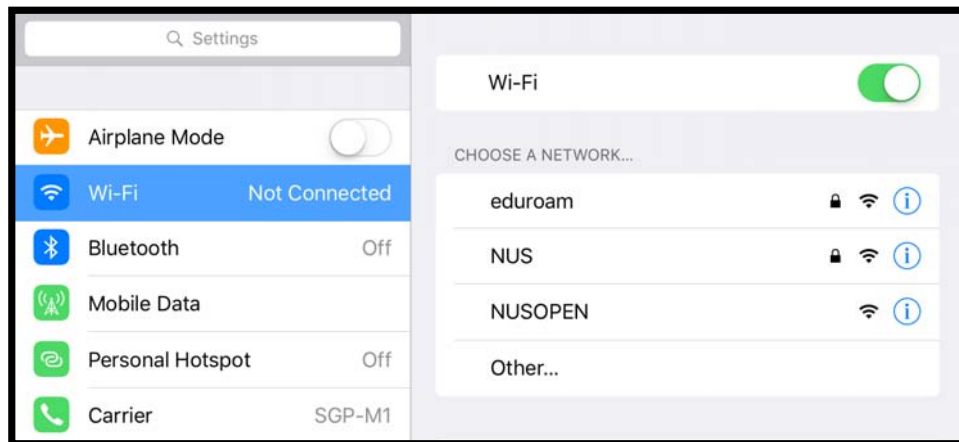

Wi-Fi Set Up

(Apple)

Apple Devices

- Go to Settings > Wi-Fi
- Choose NUSOPEN

- Forwarded to Log in page
- Enter UserID: ELCSYM16-(number)
- Enter Password

Apple Devices

- You are successfully connected to NUS Wi-Fi