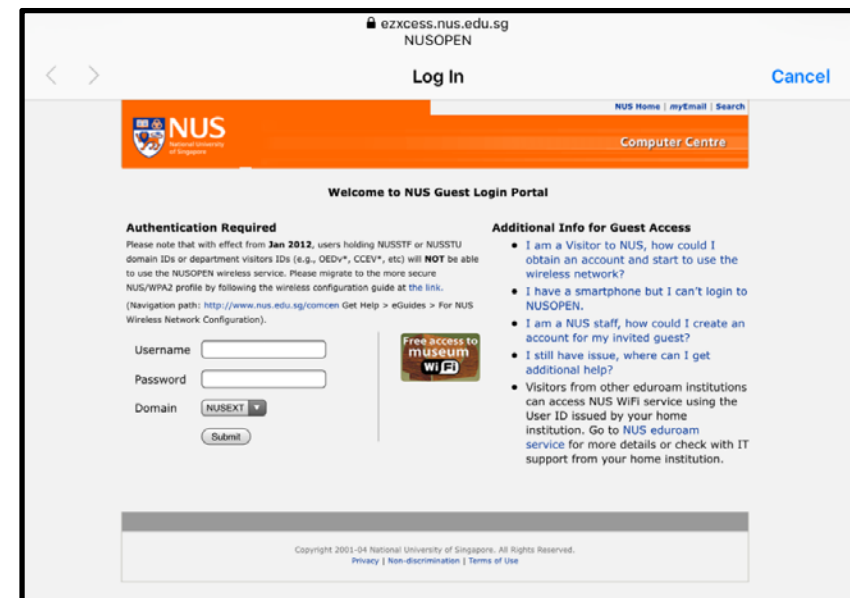

Wi-Fi Set Up

(Apple)

Apple Devices

- Go to Settings > Wi-Fi
- Choose NUSOPEN

- Forwarded to Log in page
- Enter UserID: ELCSYM16-(number)
- Enter Password

Apple Devices

- You are successfully connected to NUS Wi-Fi