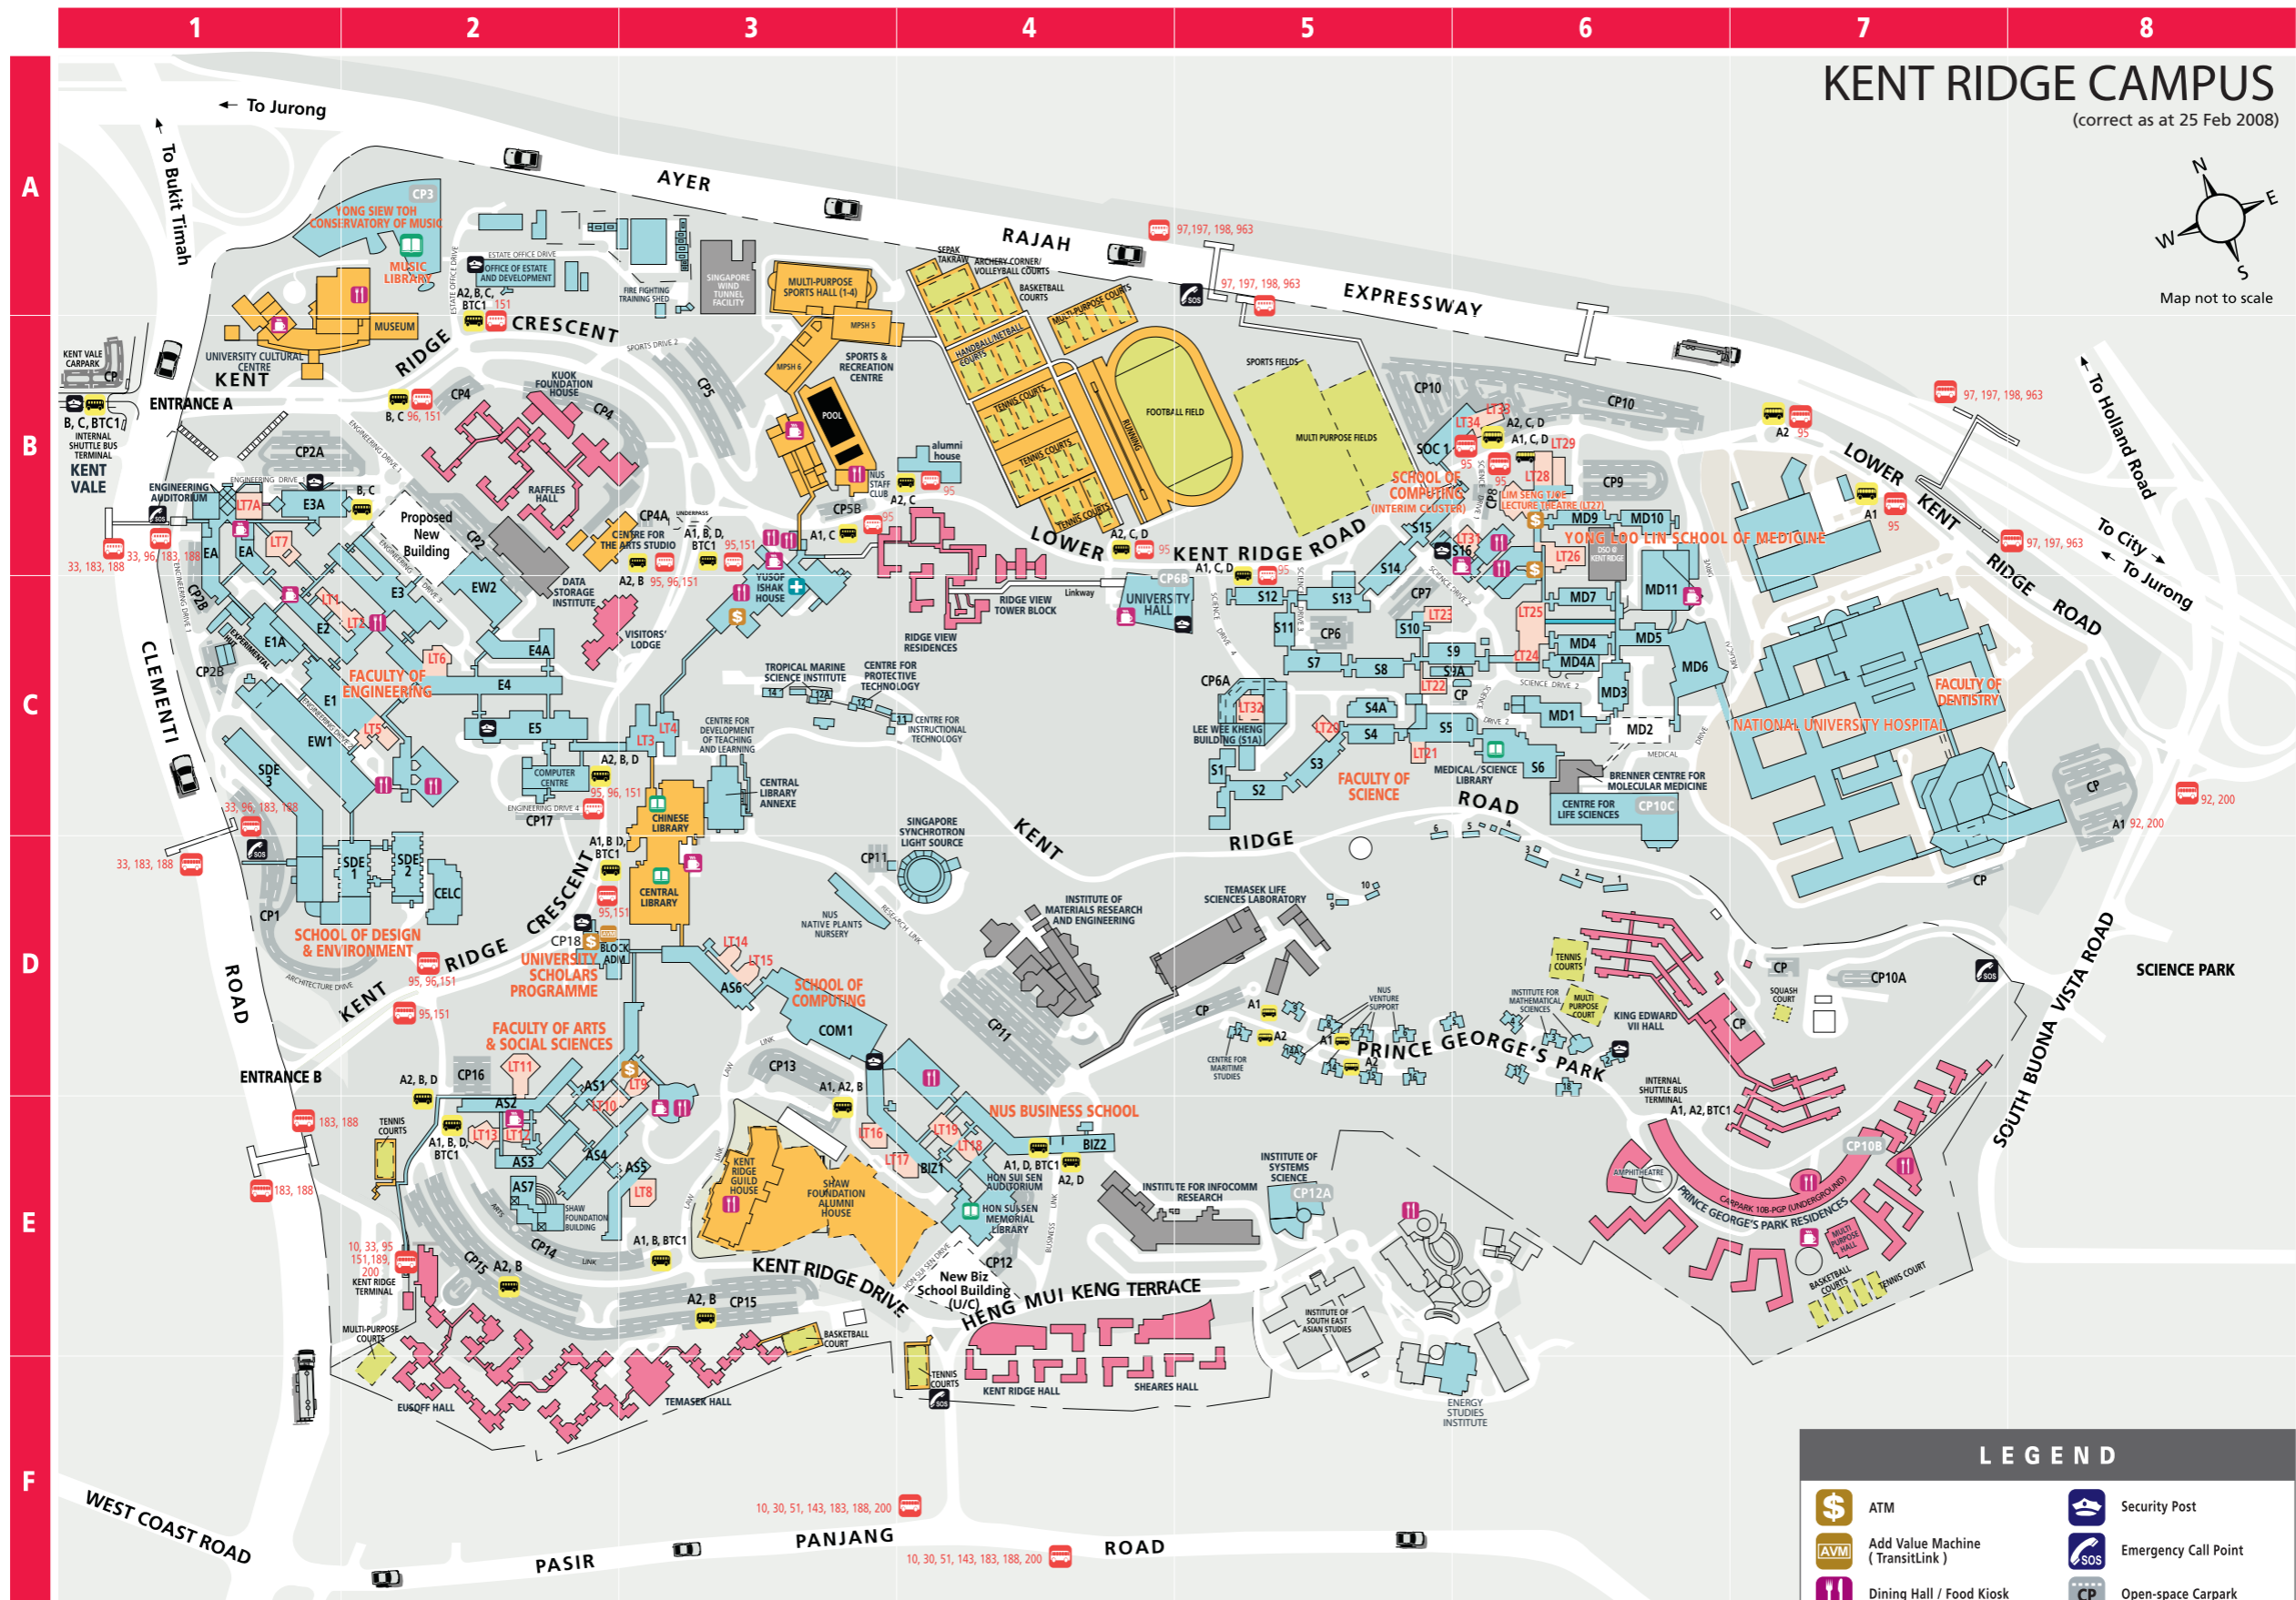

KENT RIDGE CAMPUS

(correct as at 25 Feb 2008)

Map not to scale

LEGEND

- | | | | |
|--|---------------------------------|--|---|
| | ATM | | Security Post |
| | Add Value Machine (TransitLink) | | Emergency Call Point |
| | Dining Hall / Food Kiosk | | Open-space Carpark |
| | Cafe | | Underground Carpark |
| | Internal Shuttle Bus Stop | | Accommodation (Staff / Student / Visitor) |
| | SBS / SMRT Bus Stop | | Facilities / Resources |
| | Library | | Affiliated Institutes |
| | Clinic / Wellness Centre | | |