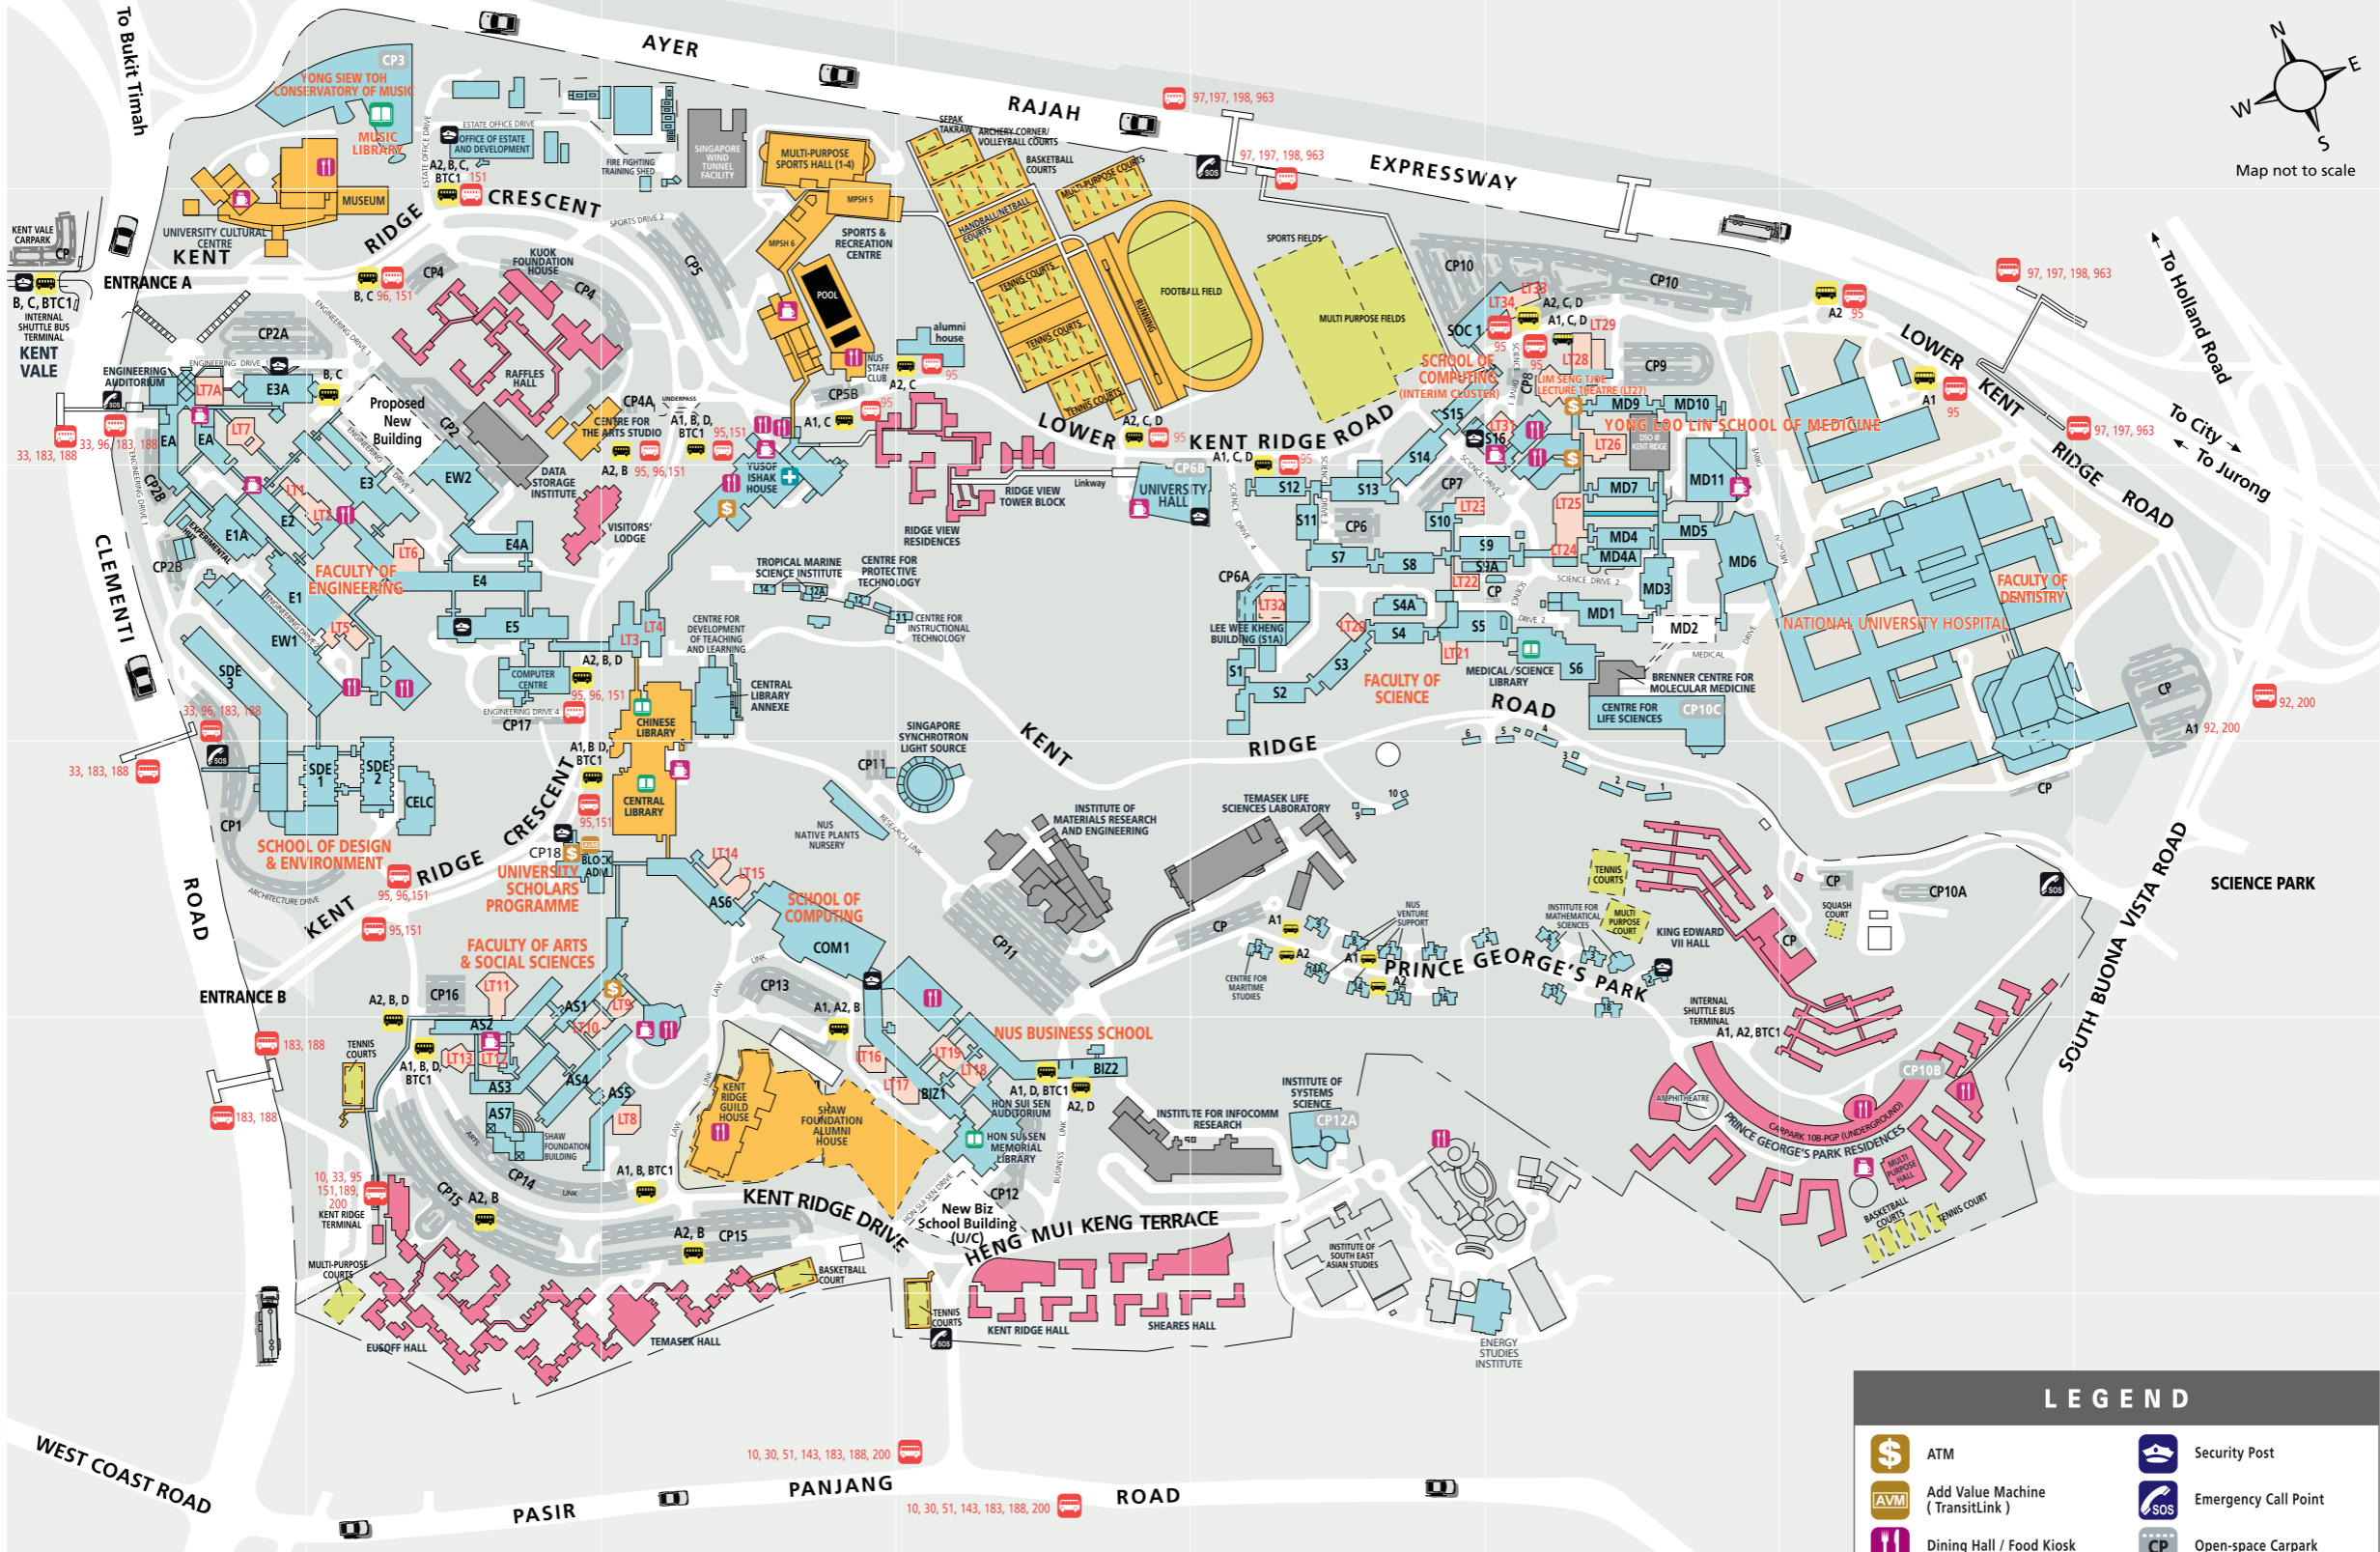

KENT RIDGE CAMPUS

(correct as at 25 Feb 2008)

Map not to scale

A
B
C
D
E
F

LEGEND	
	ATM
	Add Value Machine (TransitLink)
	Dining Hall / Food Kiosk
	Cafe
	Internal Shuttle Bus Stop
	SBS / SMRT Bus Stop
	Library
	Clinic / Wellness Centre
	Security Post
	Emergency Call Point
	Open-space Carpark
	Underground Carpark
	Accommodation (Staff / Student / Visitor)
	Facilities / Resources
	Affiliated Institutes