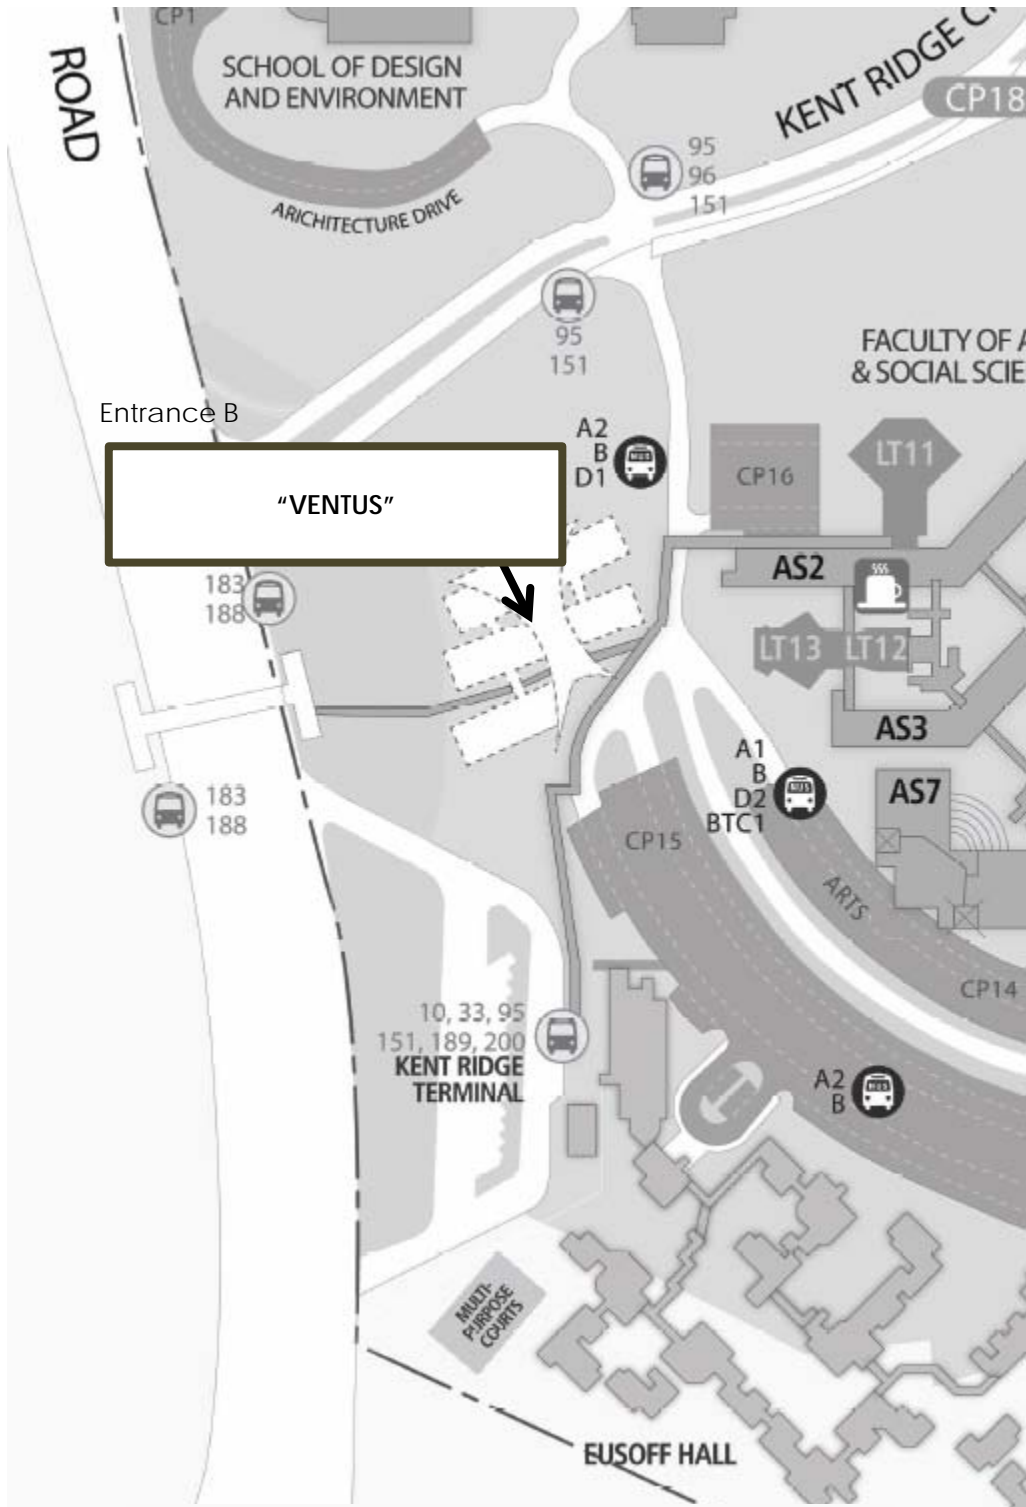

# Getting to Ventus

## Legend

Internal Shuttle Bus Stop

SBS Transit

Open Carpark