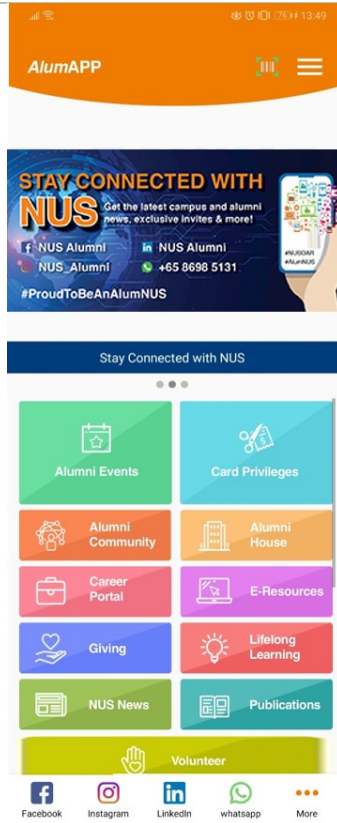

Hello, alumnus!

Simple steps to accessing your **NUS AlumAPP – Your Alumni World in the Palm of Your Hand**:

<p>Step 1:</p>	 <p>A screenshot of an app store search results page for 'nus alumapp'. The search bar at the top contains 'nus alumapp'. The first result, 'NUS AlumApp', is highlighted with a red rectangular box. Below it are other NUS-related apps like uNivUS, NUS Card, LumiNUS, NUS NextBus, NUS career+, NUS Campus Explorer, and NUS Undergraduate Admissions.</p>	<p>Download and launch the NUS AlumAPP from the App Store or Google Play.</p>
<p>Step 2:</p>	 <p>A screenshot of the NUS AlumAPP login screen. The background is orange. At the top, it says 'AlumAPP'. Below that are two input fields: 'NUS Lifelong Email' and 'Password'. There is a 'Remember me' checkbox which is checked. A blue 'Login' button is at the bottom. At the very bottom, there is the NUS logo and the text 'Office of Alumni Relations'.</p>	<p>Key in your NUS Lifelong Email and password to login.</p> <p><i>If you have created a friendly email address, please note that the friendly version will not be accepted for login.</i></p>

Step 3:

Click on the various tabs to access various alumni-related information and offerings at your fingertips:

- Sign up to join alumni events
- Enjoy exclusive discounts and privileges
- Stay connected with fellow alumni and NUS