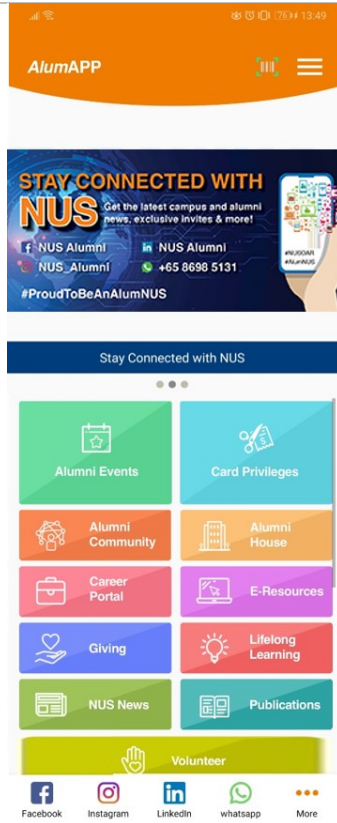

Hello, alumnus!

Simple steps to accessing your **NUS AlumAPP – Your Alumni World in the Palm of Your Hand**:

<p><b>Step 1:</b></p>		<p>Download and launch the <b>NUS AlumAPP</b> from the <a href="#">App Store</a> or <a href="#">Google Play</a>.</p>
<p><b>Step 2:</b></p>		<p>Key in your <a href="#">NUS Lifelong Email</a> and password to login.</p> <p><i>If you have created a friendly email address, please note that the friendly version will not be accepted for login.</i></p>

**Step 3:**

Click on the various tabs to access various alumni-related information and offerings at your fingertips:

- Sign up to join alumni events
- Enjoy exclusive discounts and privileges
- Stay connected with fellow alumni and NUS