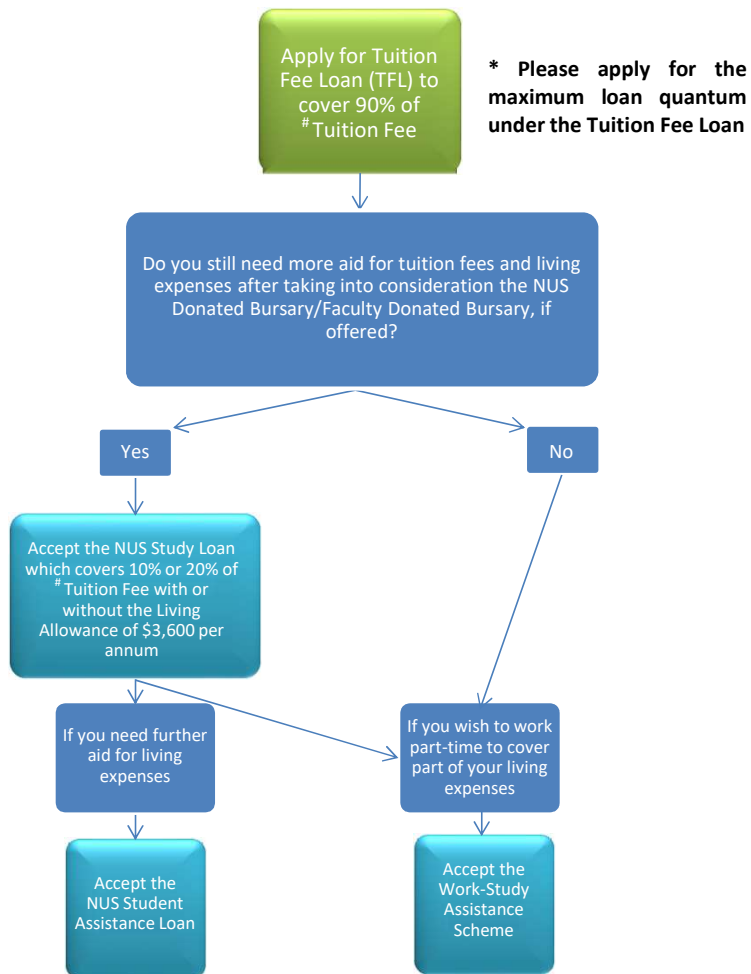

Financial Aid Acceptance Guide for International Students

At Singapore Citizen's subsidized Tuition Fee rate for the same course of study