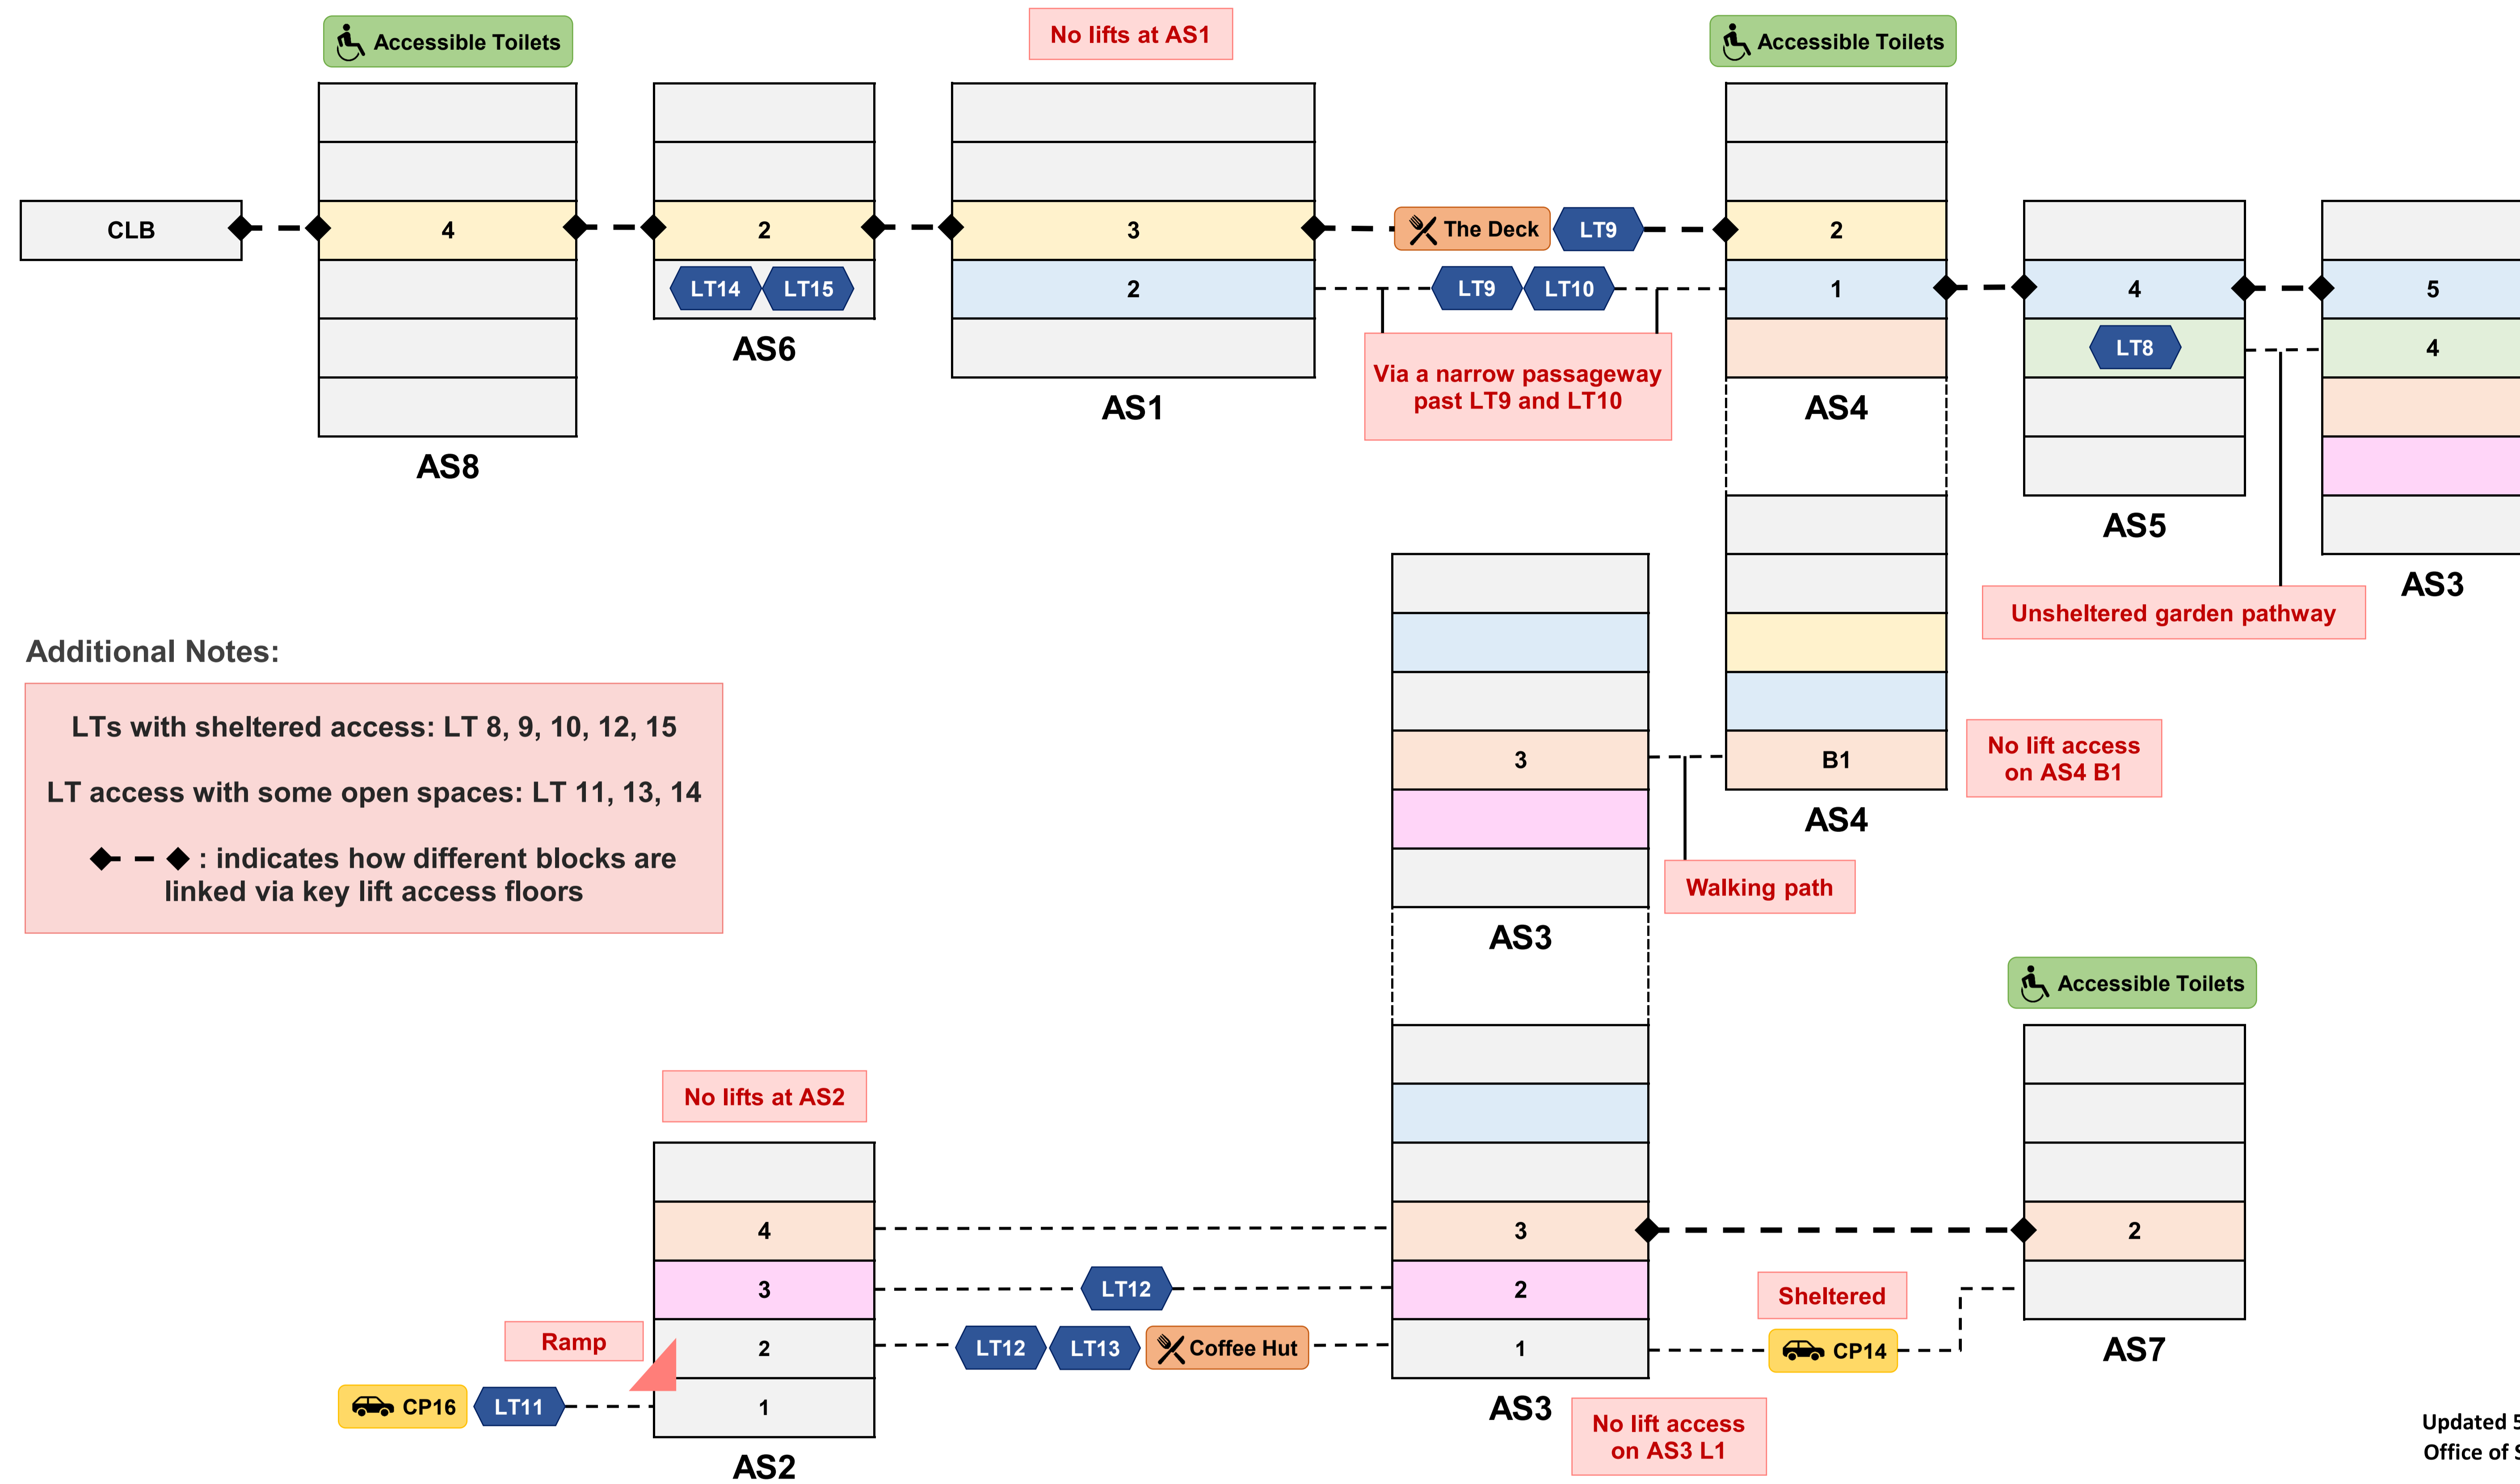

Schematic Map for Accessibility @ Faculty of Arts and Social Sciences (FASS)

Updated 5 October 2020
Office of Student Affairs